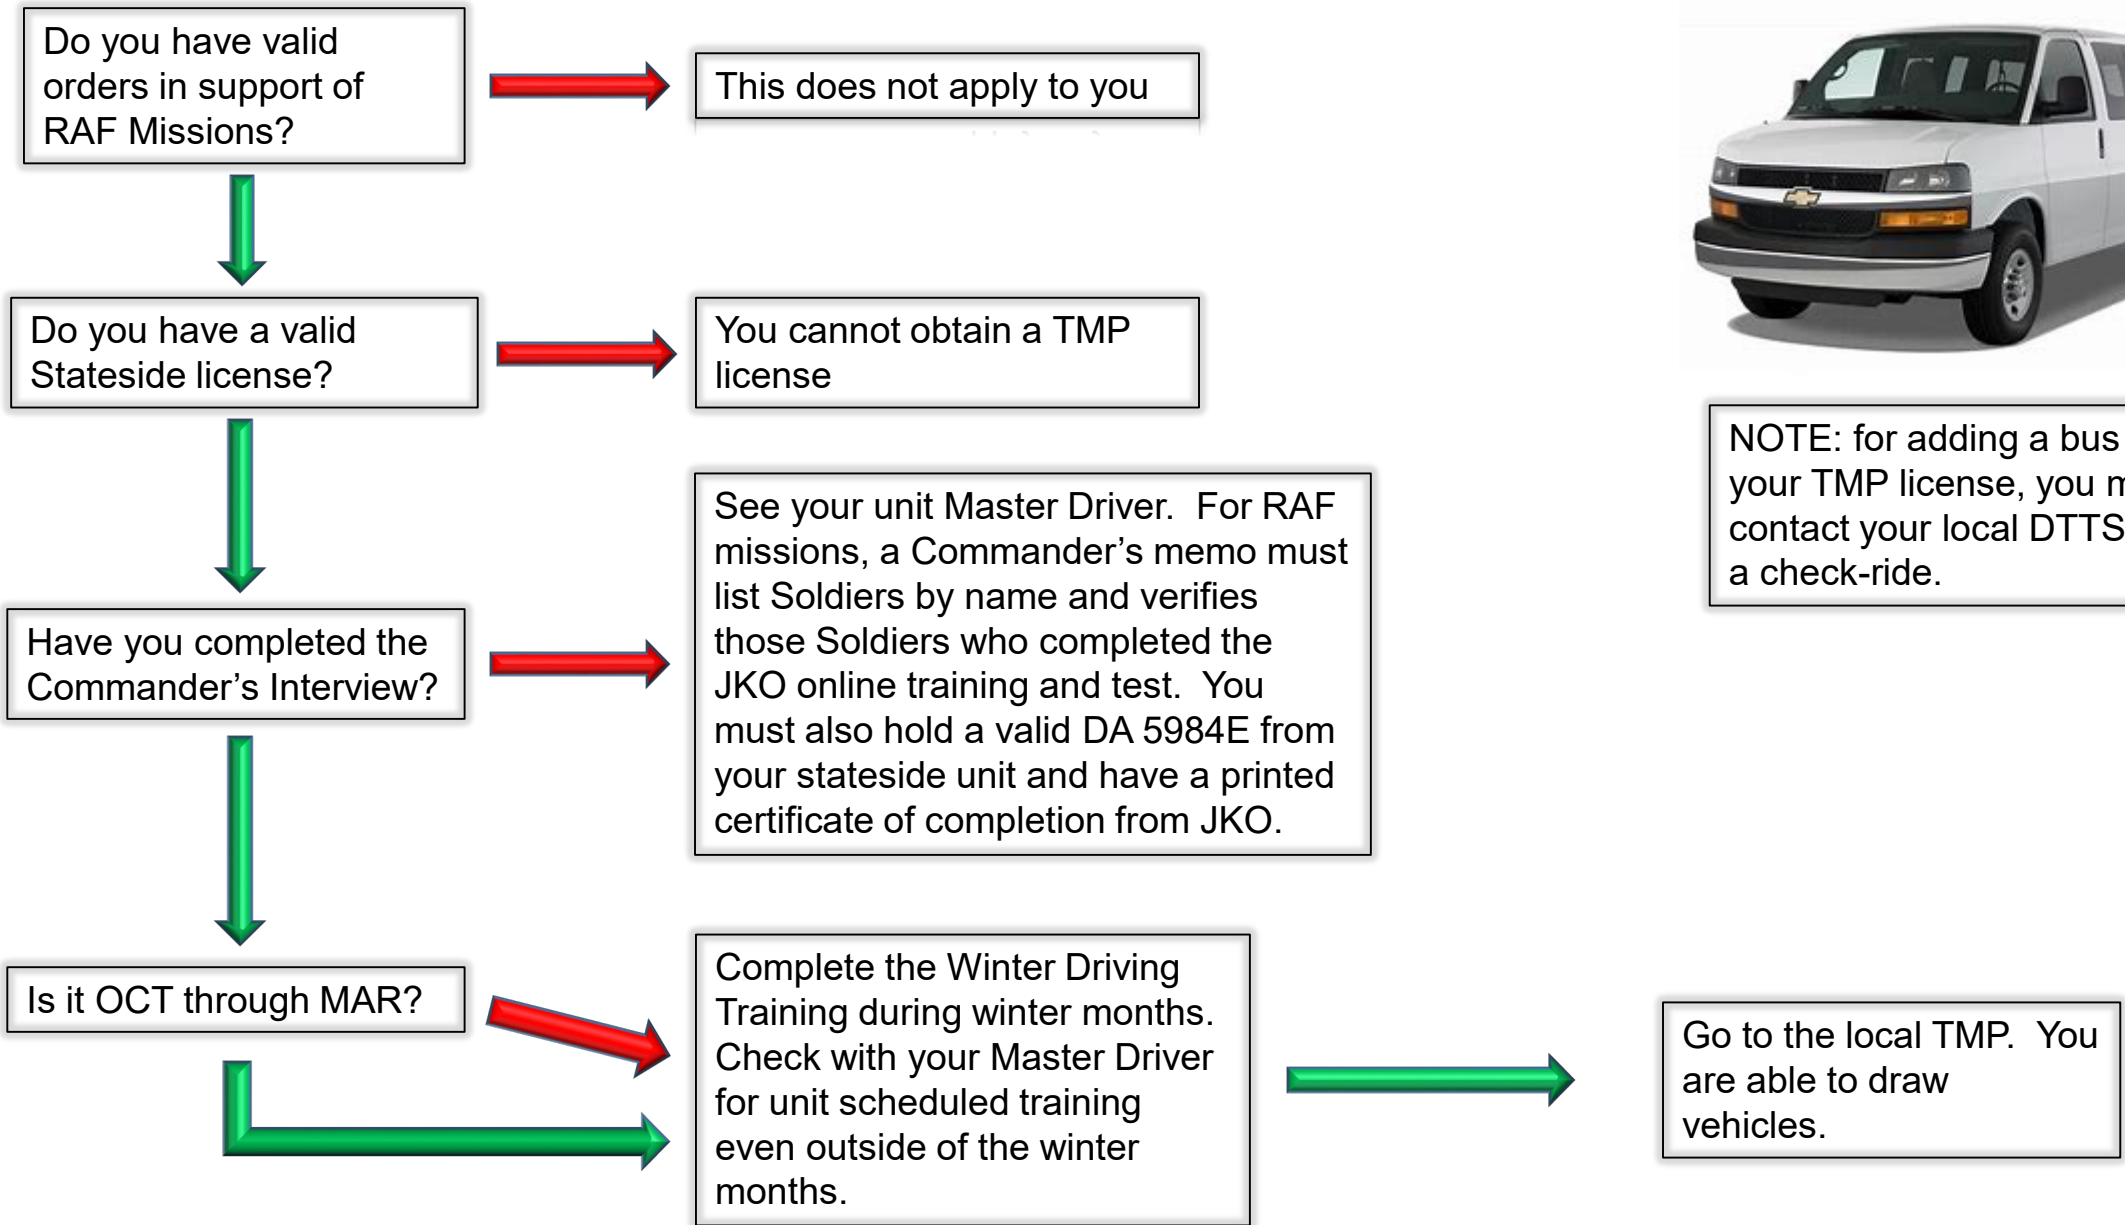

TMP ISO Regionally Aligned Forces (RAF) License Flow Chart

NOTE: for adding a bus to your TMP license, you must contact your local DTTS for a check-ride.